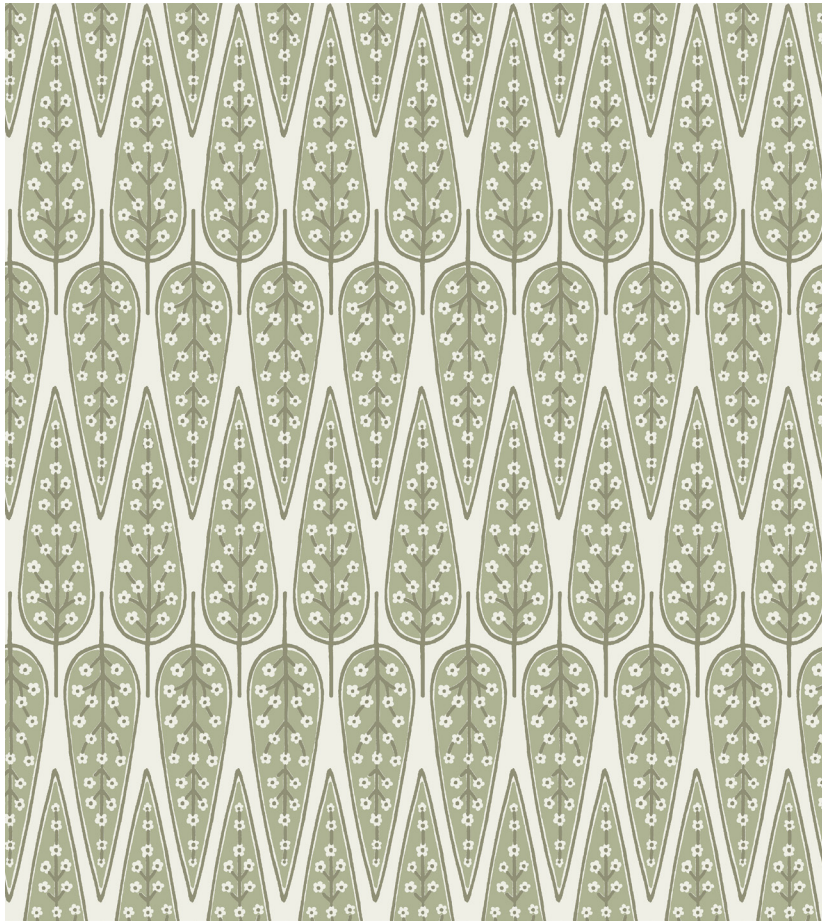

seemakrish

YARMOUTH

SKU# W 14-20 C

Color: Sagebrush

Content: Standard clay coated paper, FSC certified
ASTM-E84 Class A

Width: 30" (Trims to 27")

Repeat: 27" H, 22.5" V

Pattern Match: Straight

Tide Gray

Cove Blue

Seashell